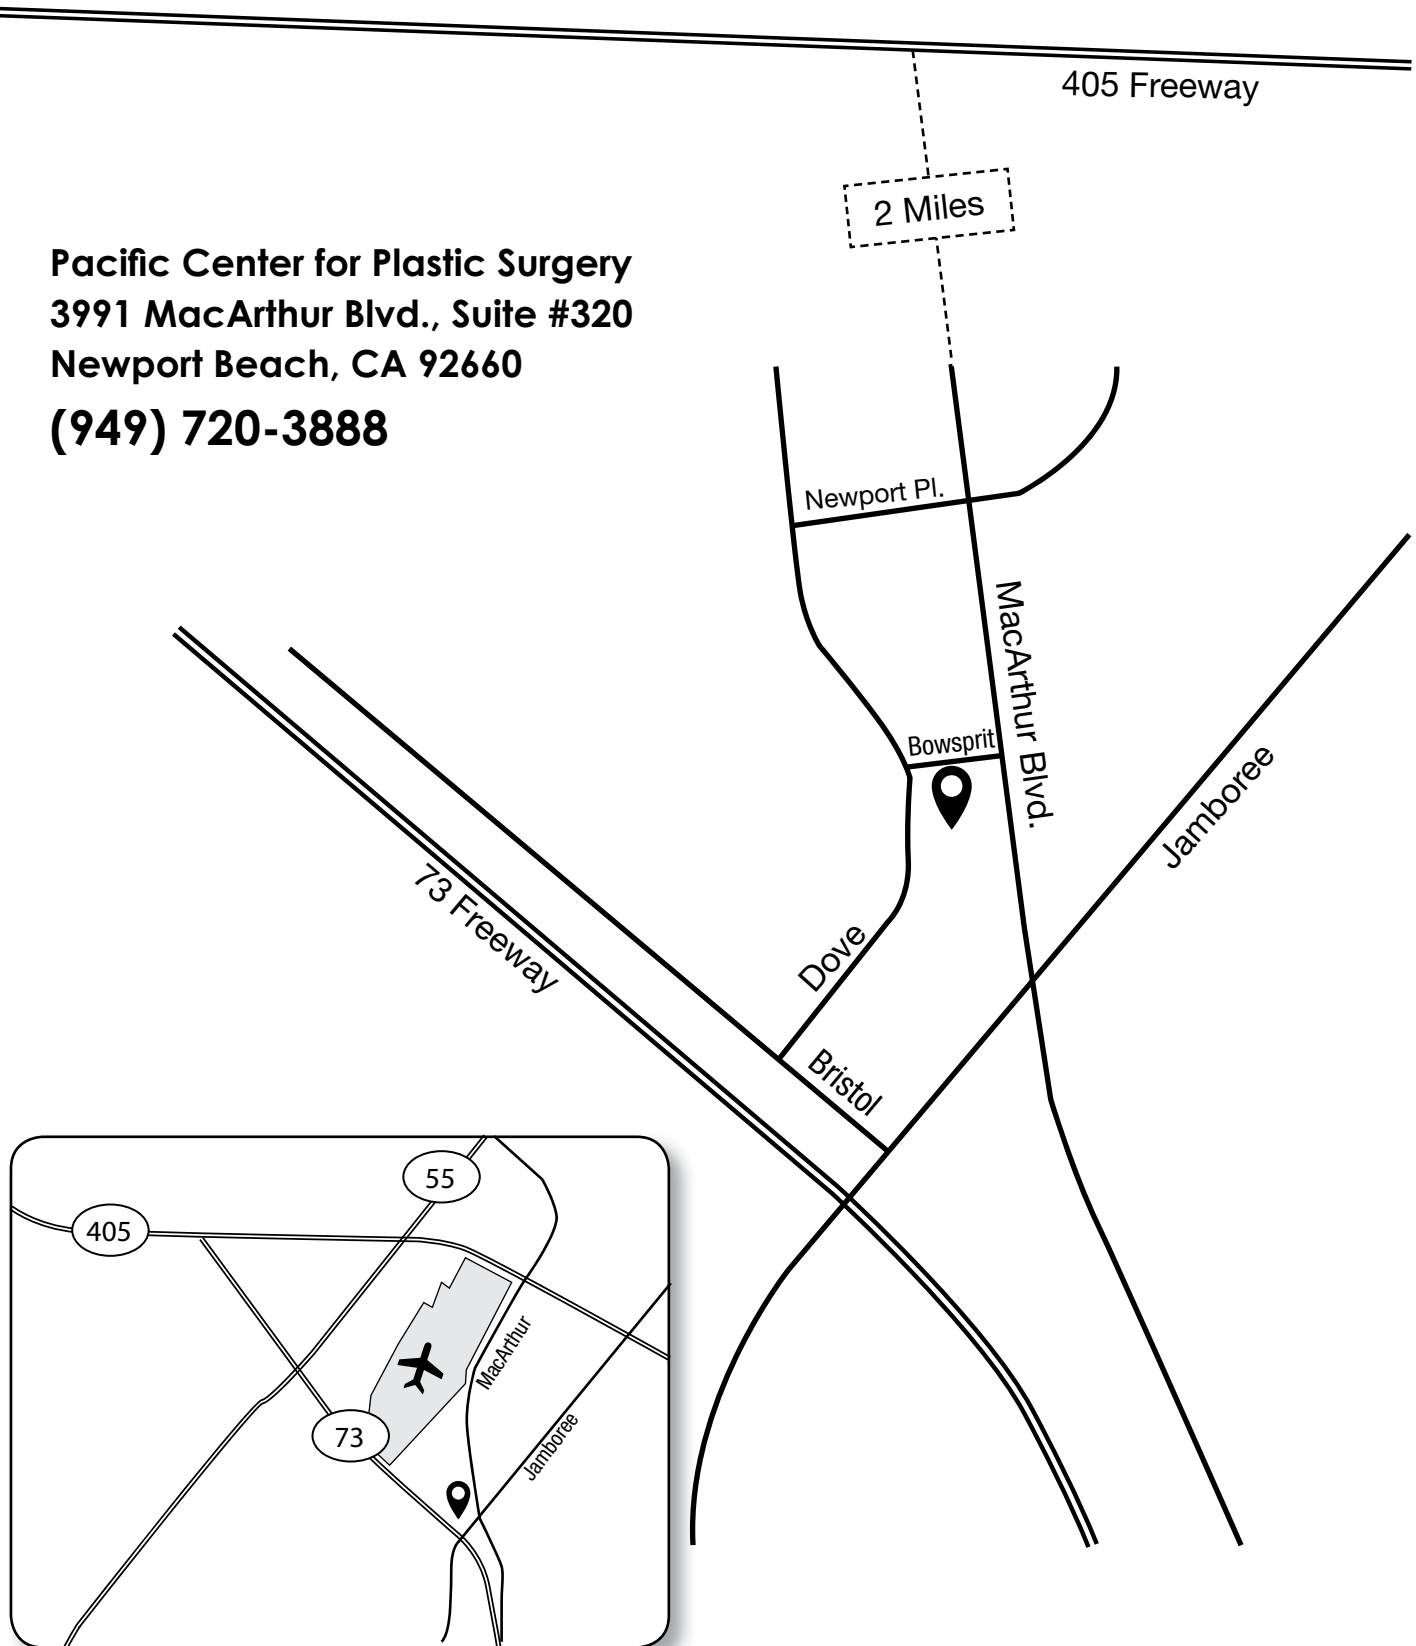

Driving Map

Pacific Center for Plastic Surgery, Newport Beach

Located at the 73 Freeway (Jamboree Exit) and MacArthur Blvd.

Pacific Center for Plastic Surgery
3991 MacArthur Blvd., Suite #320
Newport Beach, CA 92660
(949) 720-3888

See reverse to read directions »

Driving Directions

to Pacific Center for Plastic Surgery

Pacific Center for Plastic Surgery · 3991 MacArthur Blvd. · Suite 320 · Newport Beach, CA 92660

Coming from South of John Wayne Airport

Follow these directions if you are coming from south of John Wayne Airport (south Orange County, San Diego).

- From the 405 North, exit MacArthur Blvd and turn left, heading south so you cross the freeway and pass the airport.
- Continue along MacArthur Blvd. You will pass Campus Drive and Von Karman Avenue.
- Turn right onto Bowsprit Drive.
- Turn left onto Dove Street.
- Turn left into the first driveway, which is marked 3991 MacArthur.

Coming from Inland Cities

Follow these directions if you are coming from cities such as Tustin, Orange, Anaheim, Corona, or Riverside—or if you intend to take the 55 Freeway.

- From the 55 Freeway South, take the offramp to the 405 South (using the car pool lane ramp is not recommended because you will have to use the very next exit).
- From the 405 South, exit MacArthur Blvd and turn left, heading south so you pass the airport.
- Continue along MacArthur Blvd. You will pass Campus Drive and Von Karman Avenue.
- Turn right onto Bowsprit Drive.
- Turn left onto Dove Street.
- Turn left into the first driveway, which is marked 3991 MacArthur.